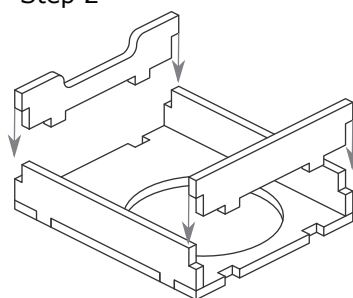

Sheet A

Sheet B

Sheet C

Tray 1

Sheet B

Step 1

Step 2

Finished tray

Tray 2

Sheet B

Sheet C

Step 1

Step 2

Finished tray

Tray 3

Sheet B

Step 1

Step 2

Finished tray

FS-FINANA Insert compatible with Finding Anastasia[©], including the Palace Servants & Enchanted Gems expansions

Tray 4a, 4b (the trays are identical)

Tray 5

FS-FINANA

Please check www.foldedspace.com for photos of this insert in use.

Tray legend

- Tray 1 - jumbo gems
- Tray 2 - tea cup
- Tray 3 - standard sized gems
- Tray 4a, b - player tokens, butler meeple, book and bee tokens
- Tray 5 - card decks

Note: the insert utilises one of the mini-expansion boxes as a filler, and also to add colour when opening the box. Please add the box above Tray 1 as shown.