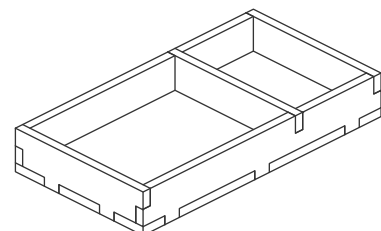

Finished tray