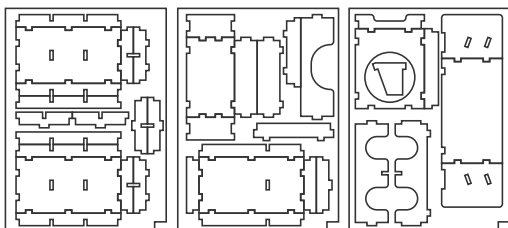

Ordinary PVA glue is required when assembling each tray.

Please make sure you dry-assemble each tray correctly before gluing it together.

Please check www.foldedspace.com for general assembly tips.

FS-FINANA

Sheet A

Sheet B

Sheet C

Tray 1

Sheet B

Step 1

Step 2

Finished tray

Tray 2

Sheet B

Sheet C

Step 1

Step 2

Finished tray

Tray 3

Sheet B

Tray legend

- Tray 1 - jumbo gems
- Tray 2 - tea cup
- Tray 3 - standard sized gems
- Tray 4a, b - player tokens, butler meeple, book and bee tokens
- Tray 5 - card decks

Note: the insert utilises one of the mini-expansion boxes as a filler, and also to add colour when opening the box. Please add the box above Tray 1 as shown.