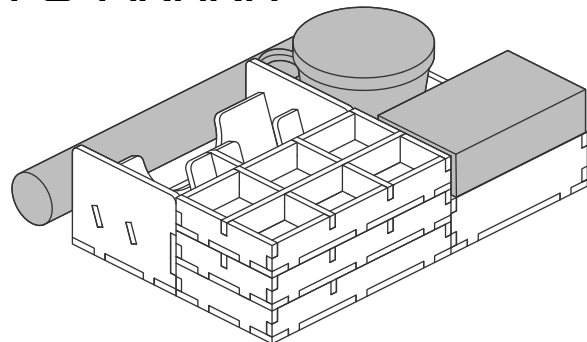

FS-FINANA Insert compatible with Finding Anastasia[®], including the Palace Servants & Enchanted Gems expansions

Assembly Instructions

The package contains three single sheets.

After assembly the trays are put in up to three layers in the original game box.

Ordinary PVA glue is required when assembling each tray.

Please make sure you dry-assemble each tray correctly before gluing it together.

Please check www.foldedspace.com for general assembly tips.

FS-FINANA

Sheet A

Sheet B

Sheet C

Tray 1

Sheet B

Step 1

Step 2

Finished tray

Tray legend

- Tray 1 - jumbo gems
- Tray 2 - tea cup
- Tray 3 - standard sized gems
- Tray 4a, b - player tokens, butler meeple, book and bee tokens
- Tray 5 - card decks

Note: the insert utilises one of the mini-expansion boxes as a filler, and also to add colour when opening the box. Please add the box above Tray 1 as shown.