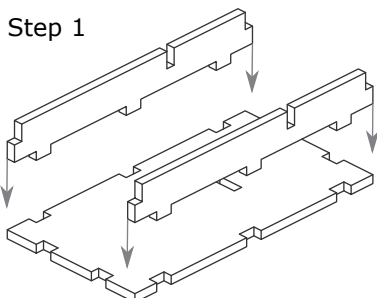

Sheet A

Sheet B

Sheet C

Tray 1

Sheet B

Step 1

Step 2

Finished tray

Tray 2

Sheet B

Sheet C

Step 1

Step 2

Finished tray

Tray 3

Sheet B

Step 1

Step 2

Finished tray

FS-FINANA Insert compatible with Finding Anastasia[©], including the Palace Servants & Enchanted Gems expansions

Tray 4a, 4b (the trays are identical)

Tray 5

FS-FINANA

Please check www.foldedspace.com for photos of this insert in use.

Tray legend

- Tray 1 - jumbo gems
- Tray 2 - tea cup
- Tray 3 - standard sized gems
- Tray 4a, b - player tokens, butler meeple, book and bee tokens
- Tray 5 - card decks

Note: the insert utilises one of the mini-expansion boxes as a filler, and also to add colour when opening the box. Please add the box above Tray 1 as shown.