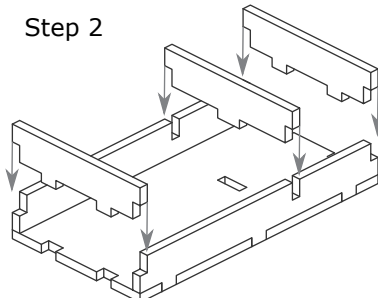

Sheet A

Sheet B

Sheet C

Tray 1

Sheet B

Step 1

Step 2

Finished tray

Tray 2

Sheet B

Sheet C

Step 1

Step 2

Finished tray

Tray 3

Sheet B

Step 1

Step 2

Finished tray

FS-FINANA Insert compatible with Finding Anastasia[©], including the Palace Servants & Enchanted Gems expansions

Tray 4a, 4b (the trays are identical)

Tray 5

FS-FINANA

Please check www.foldedspace.com for photos of this insert in use.

Tray legend

- Tray 1 - jumbo gems
- Tray 2 - tea cup
- Tray 3 - standard sized gems
- Tray 4a, b - player tokens, butler meeple, book and bee tokens
- Tray 5 - card decks

Note: the insert utilises one of the mini-expansion boxes as a filler, and also to add colour when opening the box. Please add the box above Tray 1 as shown.