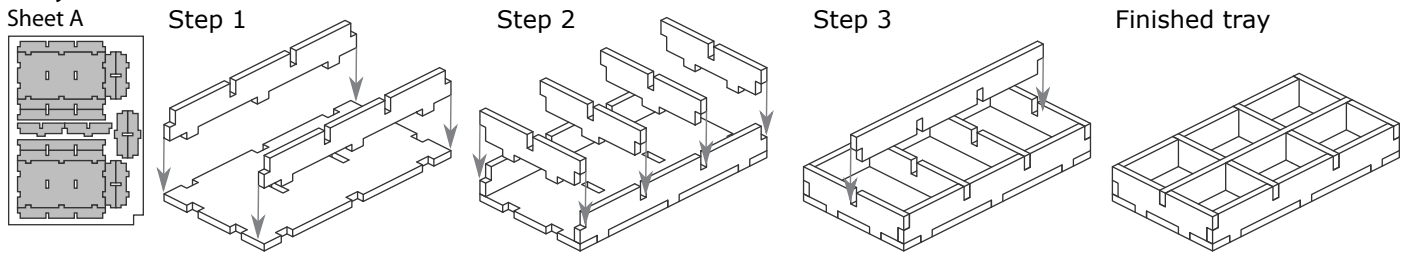

Sheet A

Sheet B

Sheet C

Tray 1

Sheet B

Step 1

Step 2

Finished tray

Tray 2

Sheet B

Sheet C

Step 1

Step 2

Finished tray

Tray 3

Sheet B

Step 1

Step 2

Finished tray

FS-FINANA Insert compatible with Finding Anastasia[©], including the Palace Servants & Enchanted Gems expansions

Tray 4a, 4b (the trays are identical)

Tray 5

FS-FINANA

Please check www.foldedspace.com for photos of this insert in use.

Tray legend

- Tray 1 - jumbo gems
- Tray 2 - tea cup
- Tray 3 - standard sized gems
- Tray 4a, b - player tokens, butler meeple, book and bee tokens
- Tray 5 - card decks

Note: the insert utilises one of the mini-expansion boxes as a filler, and also to add colour when opening the box. Please add the box above Tray 1 as shown.