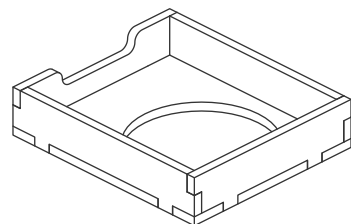

Sheet A

Sheet B

Sheet C

Tray 1

Sheet B

Step 1

Step 2

Finished tray

Tray 2

Sheet B

Sheet C

Step 1

Step 2

Finished tray

Tray 3

Sheet B

Tray legend

- Tray 1 - jumbo gems
- Tray 2 - tea cup
- Tray 3 - standard sized gems
- Tray 4a, b - player tokens, butler meeple, book and bee tokens
- Tray 5 - card decks

Note: the insert utilises one of the mini-expansion boxes as a filler, and also to add colour when opening the box. Please add the box above Tray 1 as shown.