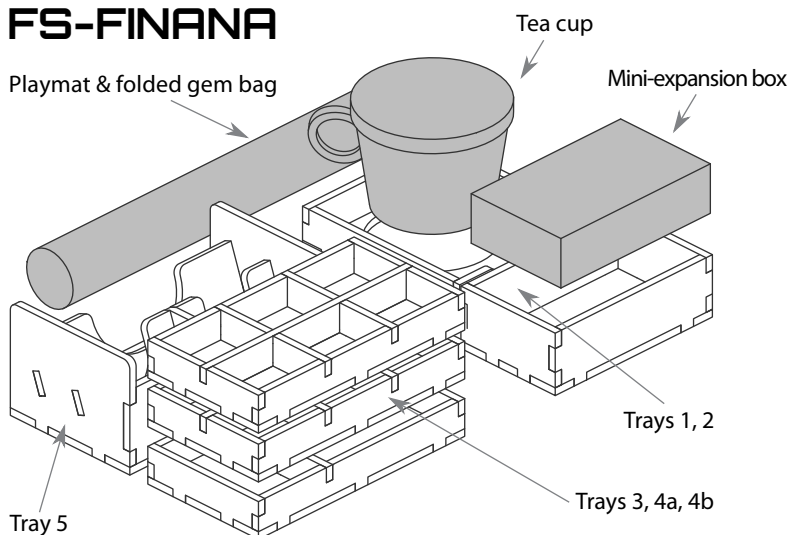

Tray 2

Sheet B

Sheet C

Step 1

Step 2

Finished tray

Tray 3

Sheet B

Step 1

Step 2

Finished tray

FS-FINANA Insert compatible with Finding Anastasia[©], including the Palace Servants & Enchanted Gems expansions

Tray 4a, 4b (the trays are identical)

Tray 5

FS-FINANA

Please check www.foldedspace.com for photos of this insert in use.

Tray legend

- Tray 1 - jumbo gems
- Tray 2 - tea cup
- Tray 3 - standard sized gems
- Tray 4a, b - player tokens, butler meeple, book and bee tokens
- Tray 5 - card decks

Note: the insert utilises one of the mini-expansion boxes as a filler, and also to add colour when opening the box. Please add the box above Tray 1 as shown.