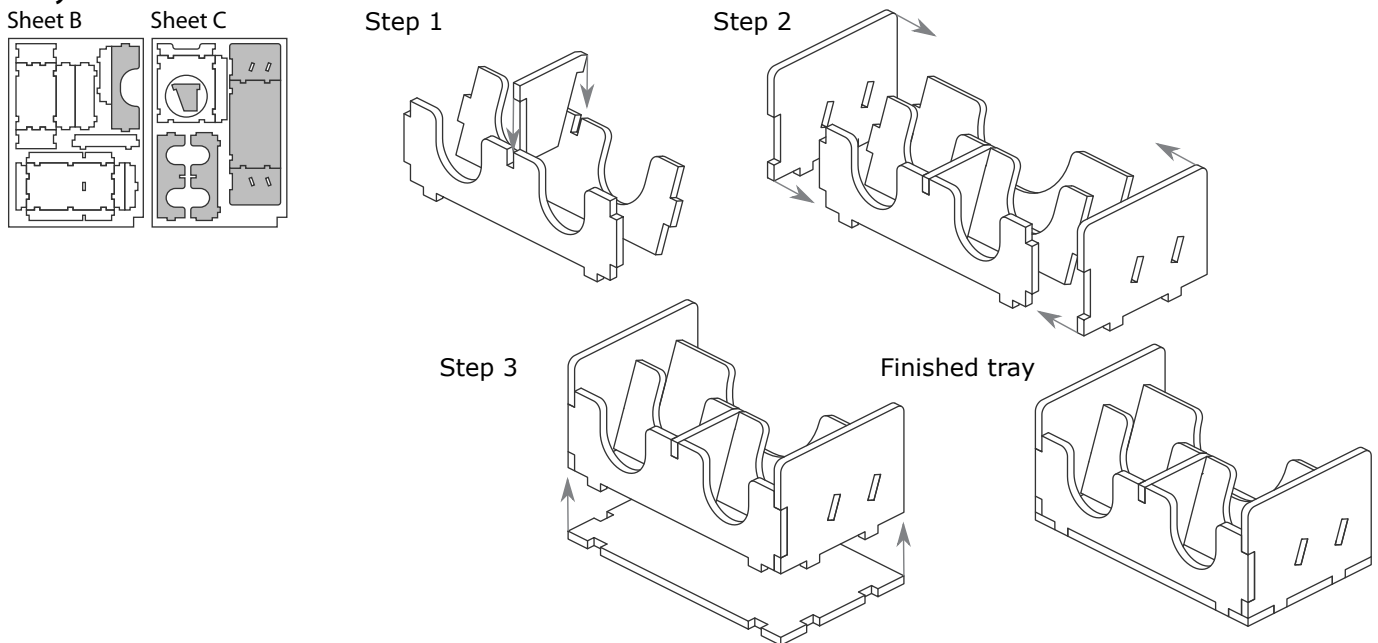

Sheet A

Sheet B

Sheet C

Tray 1

Sheet B

Step 1

Step 2

Finished tray

Tray 2

Sheet B

Sheet C

Step 1

Step 2

Finished tray

Tray 3

Sheet B

Step 1

Step 2

Finished tray

FS-FINANA Insert compatible with Finding Anastasia[©], including the Palace Servants & Enchanted Gems expansions

Tray 4a, 4b (the trays are identical)

Tray 5

FS-FINANA

Please check www.foldedspace.com for photos of this insert in use.

Tray legend

- Tray 1 - jumbo gems
- Tray 2 - tea cup
- Tray 3 - standard sized gems
- Tray 4a, b - player tokens, butler meeple, book and bee tokens
- Tray 5 - card decks

Note: the insert utilises one of the mini-expansion boxes as a filler, and also to add colour when opening the box. Please add the box above Tray 1 as shown.