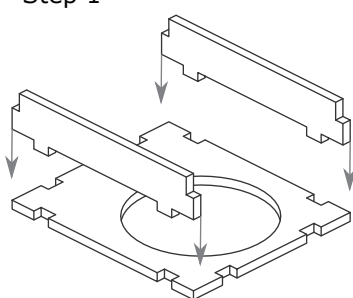

Sheet A

Sheet B

Sheet C

Tray 1

Sheet B

Step 1

Step 2

Finished tray

Tray 2

Sheet B

Sheet C

Step 1

Step 2

Finished tray

Tray 3

Sheet B

Step 1

Step 2

Finished tray

FS-FINANA Insert compatible with Finding Anastasia[©], including the Palace Servants & Enchanted Gems expansions

Tray 4a, 4b (the trays are identical)

Tray 5

FS-FINANA

Please check www.foldedspace.com for photos of this insert in use.

Tray legend

- Tray 1 - jumbo gems
- Tray 2 - tea cup
- Tray 3 - standard sized gems
- Tray 4a, b - player tokens, butler meeple, book and bee tokens
- Tray 5 - card decks

Note: the insert utilises one of the mini-expansion boxes as a filler, and also to add colour when opening the box. Please add the box above Tray 1 as shown.