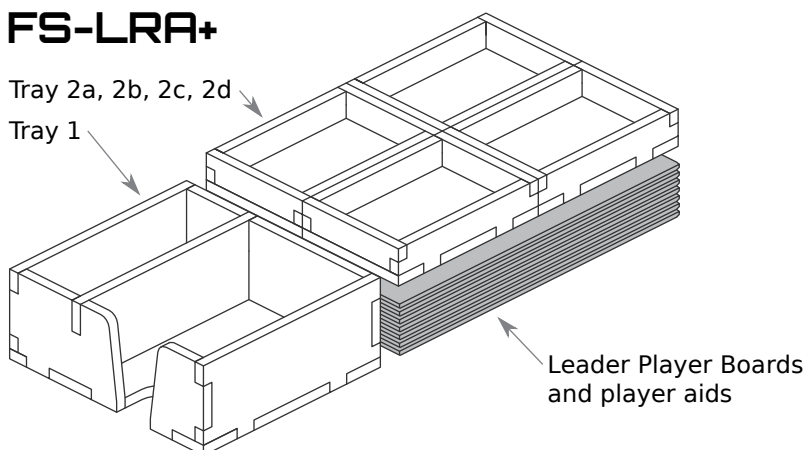

Ordinary PVA glue is required when assembling each tray.

Please make sure you dry-assemble each tray correctly before gluing it together.

Please check www.foldedspace.net for general assembly tips.

FS-LRA+

Tray 1

Tray 2a, 2b, 2c, 2d (the trays are identical)

FS-LRA+

Tray 2a, 2b, 2c, 2d
Tray 1

Please check www.foldedspace.net
for photos of this insert in use.

Tray legend:

Tray 1 - additional item cards, level 1 site tiles and leader tokens
Tray 2a, b, c, d - player pieces, and resources during game play

Note: This insert is designed to work together with our other insert FS-LRA, replacing that insert's filler tray. Many of the expansion components are added to the relevant trays from that insert. Please check the product page on our website for more details.