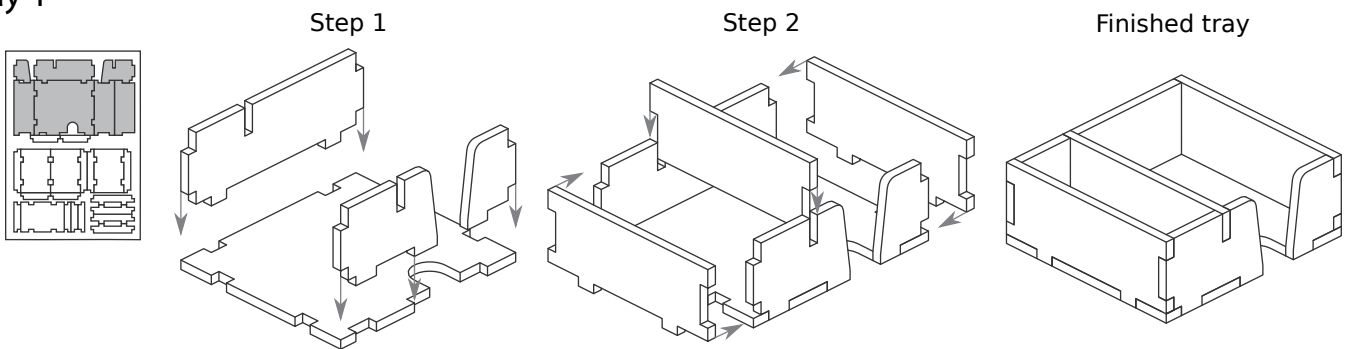

FS-LRA+ Insert compatible with the Lost Ruins of Arnak: Expedition Leaders expansion

Assembly Instructions

The package contains a single sheet.

After assembly the trays are added to our other insert FS-LRA.

Ordinary PVA glue is required when assembling each tray.

Please make sure you dry-assemble each tray correctly before gluing it together.

Please check www.foldedspace.net for general assembly tips.

FS-LRA+

Tray 1

Tray 2a, 2b, 2c, 2d (the trays are identical)

FS-LRA+

Tray 2a, 2b, 2c, 2d
Tray 1

Please check www.foldedspace.net
for photos of this insert in use.

Tray legend:

Tray 1 - additional item cards, level 1 site tiles and leader tokens
Tray 2a, b, c, d - player pieces, and resources during game play

Note: This insert is designed to work together with our other insert FS-LRA, replacing that insert's filler tray. Many of the expansion components are added to the relevant trays from that insert. Please check the product page on our website for more details.