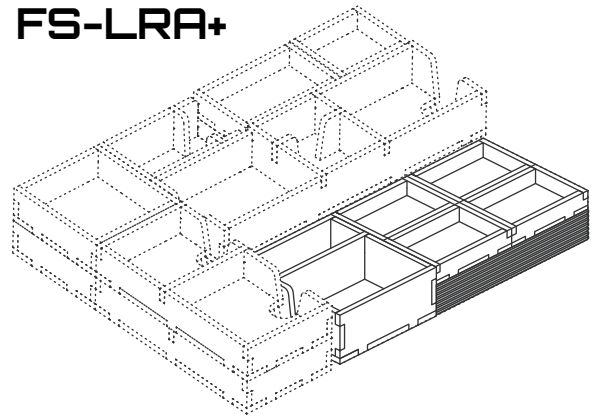

FS-LRA+ Insert compatible with the Lost Ruins of Arnak: Expedition Leaders expansion

Assembly Instructions

The package contains a single sheet.

After assembly the trays are added to our other insert FS-LRA.

Ordinary PVA glue is required when assembling each tray.

Please make sure you dry-assemble each tray correctly before gluing it together.

Please check www.foldedspace.net for general assembly tips.

FS-LRA+

Tray 1

Tray 2a, 2b, 2c, 2d (the trays are identical)

FS-LRA+

Tray 2a, 2b, 2c, 2d
Tray 1

Please check www.foldedspace.net
for photos of this insert in use.

Tray legend:

Tray 1 - additional item cards, level 1 site tiles and leader tokens
Tray 2a, b, c, d - player pieces, and resources during game play