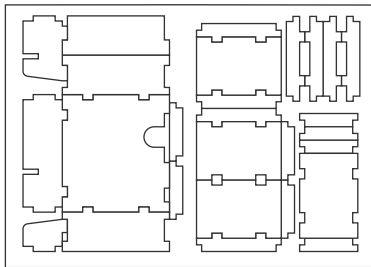

FS-LRA+ Insert compatible with the Lost Ruins of Arnak: Expedition Leaders expansion

Assembly Instructions

The package contains a single sheet.

After assembly the trays are added to our other insert FS-LRA.

Ordinary PVA glue is required when assembling each tray.

Please make sure you dry-assemble each tray correctly before gluing it together.

Please check www.foldedspace.net for general assembly tips.

FS-LRA+

Tray 1

Tray 2a, 2b, 2c, 2d (the trays are identical)

FS-LRA+

Tray 2a, 2b, 2c, 2d
Tray 1

Please check www.foldedspace.net
for photos of this insert in use.

Tray legend:

Tray 1 - additional item cards, level 1 site tiles and leader tokens
Tray 2a, b, c, d - player pieces, and resources during game play