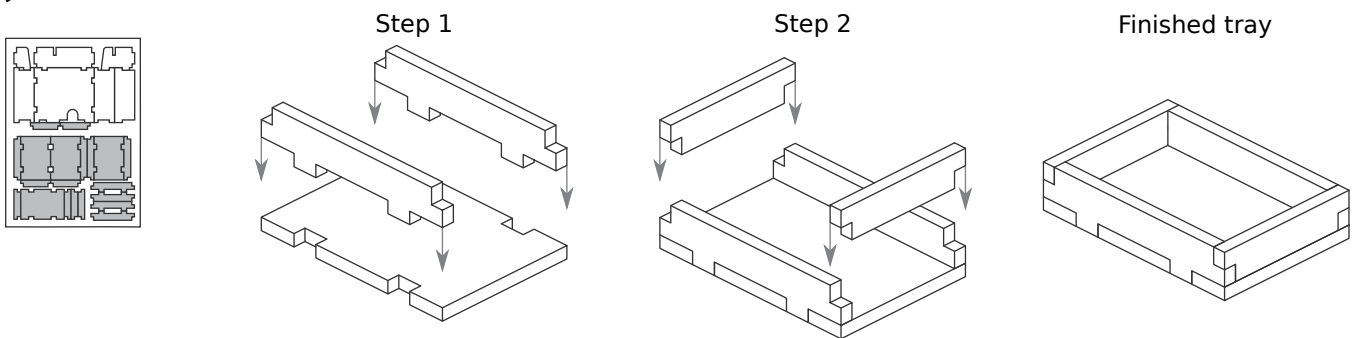

FS-LRA+ Insert compatible with the Lost Ruins of Arnak: Expedition Leaders expansion

Assembly Instructions

The package contains a single sheet.

After assembly the trays are added to our other insert FS-LRA.

Ordinary PVA glue is required when assembling each tray.

Please make sure you dry-assemble each tray correctly before gluing it together.

Please check www.foldedspace.net for general assembly tips.

FS-LRA+

Tray 1

Tray 2a, 2b, 2c, 2d (the trays are identical)

FS-LRA+

Tray 2a, 2b, 2c, 2d
Tray 1

Please check www.foldedspace.net
for photos of this insert in use.

Tray legend:

Tray 1 - additional item cards, level 1 site tiles and leader tokens
Tray 2a, b, c, d - player pieces, and resources during game play