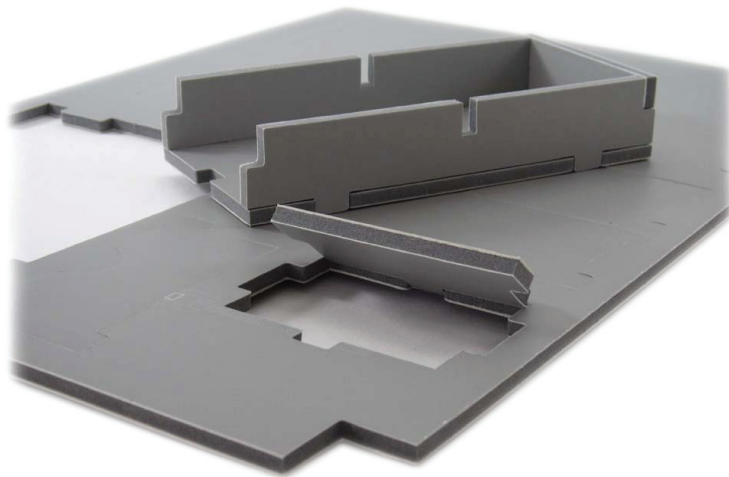

Folded Space is here to bring you board game organisers which will change the way you store, transport and, most importantly, play your games!

Our inserts are designed with space for sleeved cards, and to allow boxes to be stored vertically on your shelf. The designs are functional and easy to use, to ensure fast game setup, quicker game-play and clearing away times.

The inserts use a lightweight material, Evacore, that is new to the board game industry. This innovative material is 5mm thick and is composed of a layer of flexible foam to which two layers of colour printed card are laminated. The resulting Evacore sheets are robust, flexible, can be cleaned with a damp cloth and are precision cut.

Your Folded Space insert will contain a number of cut sheets of the Evacore material. The trays are easy to punch out and are fun to build using everyday PVA glue. Easy-to follow instructions are included in the box.

Lightweight

No tools needed

Easy to assemble

Tough