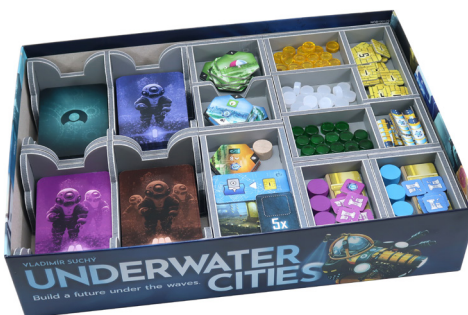

Designed for game with external box dimensions of 23.1 x 32 x 7.1 cm.

Contents: 4 Evacore sheets, instructions
Weight: 500 gr
Packaging size: 25.5 x 35.5 x 2.2 cm

FS-VIL Insert, compatible with:

Village®