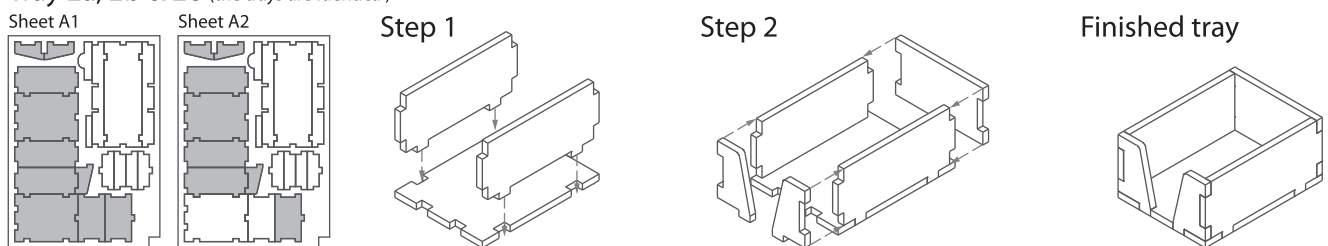

The parts marked in sheets A2, C2 are to be discarded.

After assembly the trays are put in two layers in the original game box.

Ordinary PVA glue is required when assembling each tray.

Please make sure you dry-assemble each tray correctly before gluing it together.

Please check www.foldedspace.net for general assembly tips.

Note: please remove the card insert that comes with the game prior to adding the insert.

FS-TERv2

Sheet A1

Sheet A2

Sheet B1

Sheet B2

Sheet C1

Sheet C2

Tray 1a & 1b (the trays are identical)

Tray 2a, 2b & 2c (the trays are identical)

Tray 3a & 3b (the trays are identical)

Tray 4a & 4b (the trays are identical)

Tray 5a & 5b (the trays are identical)