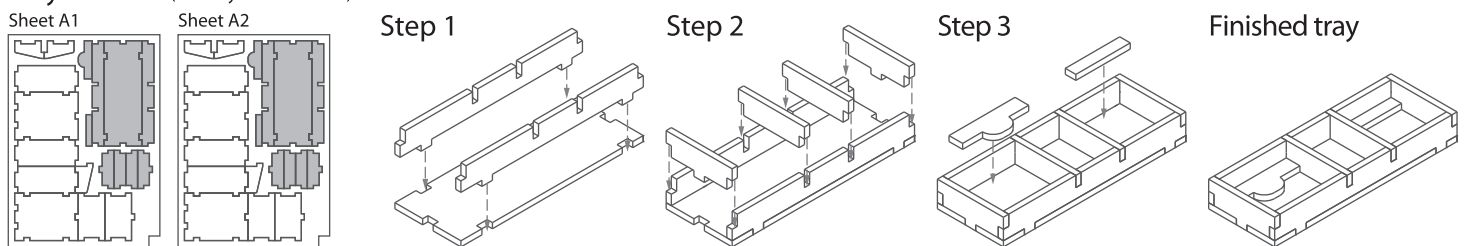

The parts marked in sheets A2, C2 are to be discarded.

After assembly the trays are put in two layers in the original game box.

Ordinary PVA glue is required when assembling each tray.

Please make sure you dry-assemble each tray correctly before gluing it together.

Please check www.foldedspace.net for general assembly tips.

Note: please remove the card insert that comes with the game prior to adding the insert.

FS-TERv2

Sheet A1

Sheet A2

Sheet B1

Sheet B2

Sheet C1

Sheet C2

Tray 1a & 1b (the trays are identical)

Tray 2a, 2b & 2c (the trays are identical)

Tray 3a & 3b (the trays are identical)

Tray 4a & 4b (the trays are identical)

Tray 5a & 5b (the trays are identical)