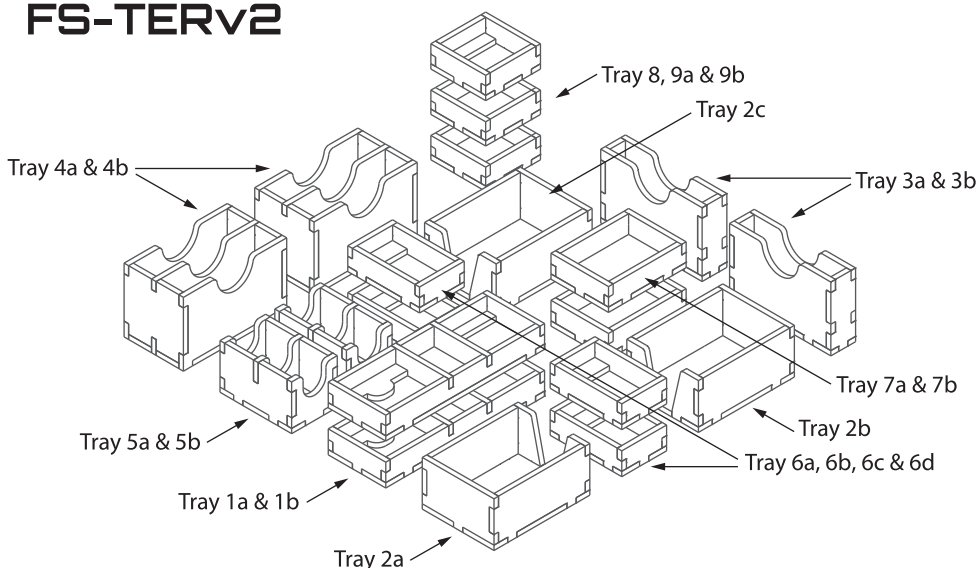

Sheet C2

Tray 1a & 1b (the trays are identical)

Tray 2a, 2b & 2c (the trays are identical)

Tray 3a & 3b (the trays are identical)

Tray 4a & 4b (the trays are identical)

Tray 5a & 5b (the trays are identical)

Tray 6a, 6b, 6c & 6d (the trays are identical)

Tray 7a & 7b (the trays are identical)

Tray 8

Tray 9a & 9b (the trays are identical)

FS-TERv2

Please check www.foldedspace.net for photos of this insert in use.

Tray legend:

- Tray 1a, b - resource cubes
- Tray 2a, b, c - project cards
- Tray 3a, b - reference & corporation cards
- Tray 4a - project cards
- Tray 4b - prelude cards & colony tiles
- Tray 5a, b - greenery/city tiles
- Tray 6a, b, c, d - coloured player markers
- Tray 7a - trade fleets and other large tokens
- Tray 7b - special hex tiles
- Tray 8 - coloured player markers
- Tray 9a - ocean hex tiles
- Tray 9b - track marker cubes