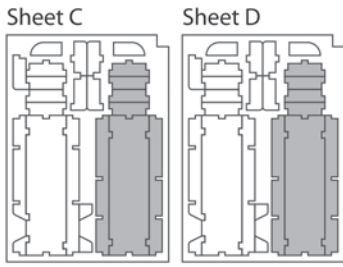

Each tray is doubled.

After assembly the trays are put in two layers in the original game box.

Ordinary PVA glue is required when assembling each tray, for extra strength.

Please make sure you dry-assemble each tray correctly before gluing it together.

Please check www.foldedspace.net for general assembly tips.

Tray 1a, 1b, 1c, 1d, 1e & 1f (the trays are identical)

Tray 2a & 2b (the trays are identical)

Tip: Keep the instructions in the bottom of your board game box as a reminder of how the insert fits together.

Tray 3a & 3b (the trays are identical)

Step 1

Step 2

Finished tray

Tray 4a & 4b (the trays are identical)

Step 1

Step 2

Step 3