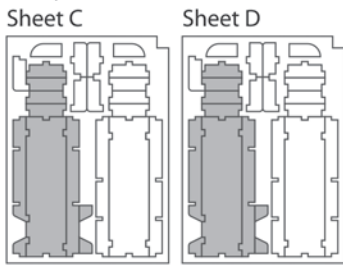

Each tray is doubled.

After assembly the trays are put in two layers in the original game box.

Ordinary PVA glue is required when assembling each tray, for extra strength.

Please make sure you dry-assemble each tray correctly before gluing it together.

Please check www.foldedspace.net for general assembly tips.

Tray 1a, 1b, 1c, 1d, 1e & 1f (the trays are identical)

Tray 2a & 2b (the trays are identical)

Tip: Keep the instructions in the bottom of your board game box as a reminder of how the insert fits together.

Tray 3a & 3b (the trays are identical)

Step 1

Step 2

Finished tray

Tray 4a & 4b (the trays are identical)

Step 1

Step 2

Step 3

Finished tray

Tray 5a & 5b (the trays are identical)

Step 1

Step 2

Step 3

Finished tray

Please check www.foldedspace.net
for photos of this insert in use.

FS-MPO