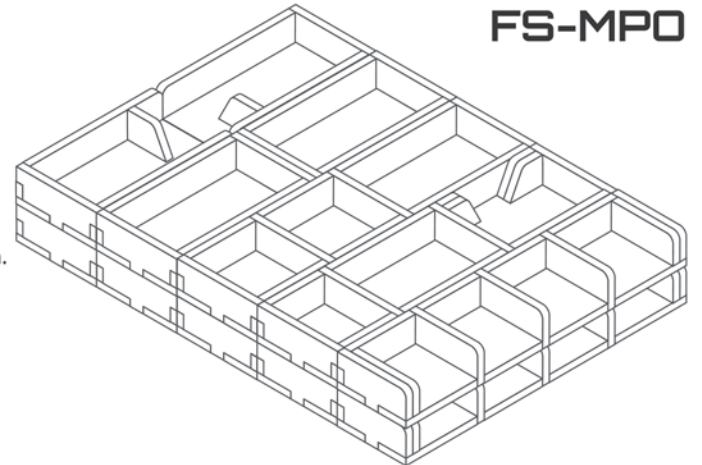

FS-MPO insert
 compatible with The Voyages of Marco Polo®,
 incl. The New Characters® mini expansion and The Agents of
 Venice® expansion

Assembly Instructions

Notes:

The package contains 4 sheets, two of them are identical to the other two.

Each tray is doubled.

After assembly the trays are put in two layers in the original game box.

Ordinary PVA glue is required when assembling each tray, for extra strength.

Please make sure you dry-assemble each tray correctly before gluing it together.

Please check www.foldedspace.net for general assembly tips.

Tray 1a, 1b, 1c, 1d, 1e & 1f (the trays are identical)

Tray 2a & 2b (the trays are identical)

Tip: Keep the instructions in the bottom of your board game box as a reminder of how the insert fits together.