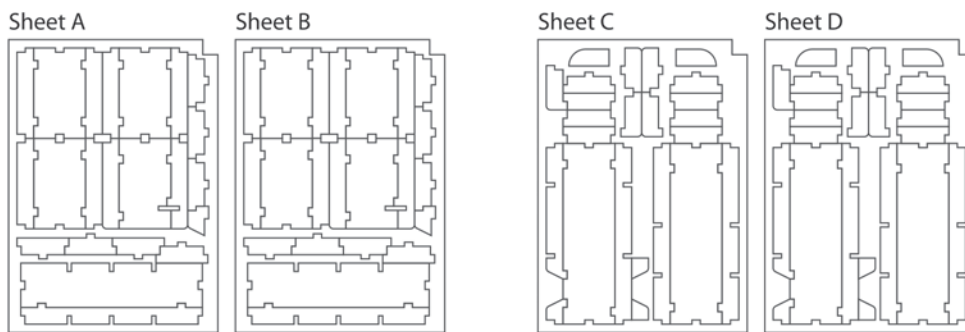

FS-MPO insert
 compatible with The Voyages of Marco Polo®,
 incl. The New Characters® mini expansion and The Agents of
 Venice® expansion

Assembly Instructions

Notes:

The package contains 4 sheets, two of them are identical to the other two.

Each tray is doubled.

After assembly the trays are put in two layers in the original game box.

Ordinary PVA glue is required when assembling each tray, for extra strength.

Please make sure you dry-assemble each tray correctly before gluing it together.

Please check www.foldedspace.net for general assembly tips.

Tray 1a, 1b, 1c, 1d, 1e & 1f (the trays are identical)

Tray 2a & 2b (the trays are identical)

Tip: Keep the instructions in the bottom of your board game box as a reminder of how the insert fits together.

Tray legend:

- Tray 1a - player pieces
- Tray 1b - player pieces
- Tray 1c - player pieces
- Tray 1d - player pieces
- Tray 1e - player pieces
- Tray 1f - agents
- Tray 2a - cards
- Tray 2b - cards
- Tray 3a - camels, silk, gold
- Tray 3b - money, gift markers, pepper
- Tray 4a - character tiles, city bonus tiles, dice
- Tray 4b - character tiles, outpost tiles, dice
- Tray 5a - contracts
- Tray 5b - contracts