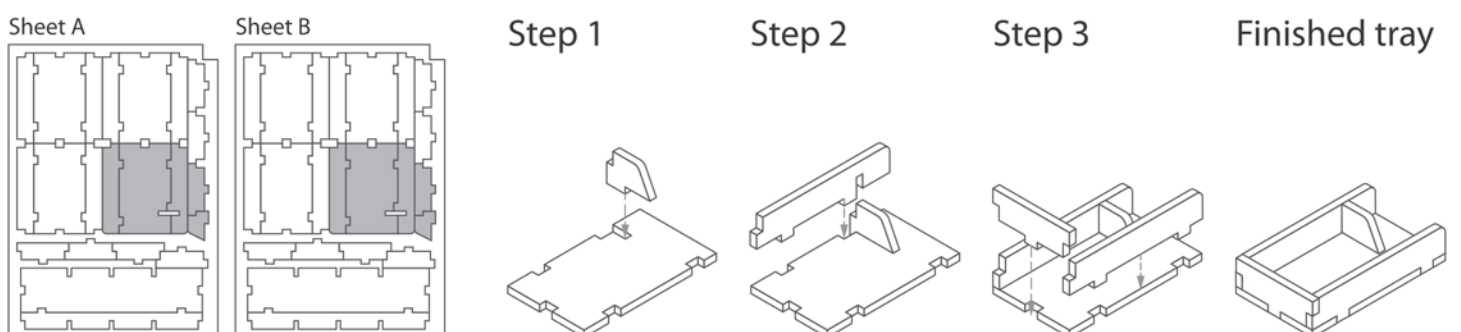

FS-MPO insert
 compatible with The Voyages of Marco Polo®,
 incl. The New Characters® mini expansion and The Agents of
 Venice® expansion

Assembly Instructions

Notes:

The package contains 4 sheets, two of them are identical to the other two.

Each tray is doubled.

After assembly the trays are put in two layers in the original game box.

Ordinary PVA glue is required when assembling each tray, for extra strength.

Please make sure you dry-assemble each tray correctly before gluing it together.

Please check www.foldedspace.net for general assembly tips.

Tray 1a, 1b, 1c, 1d, 1e & 1f (the trays are identical)

Tray 2a & 2b (the trays are identical)

Tip: Keep the instructions in the bottom of your board game box as a reminder of how the insert fits together.

Tray 3a & 3b (the trays are identical)

Step 1

Step 2

Finished tray

Tray 4a & 4b (the trays are identical)

Step 1

Step 2

Step 3