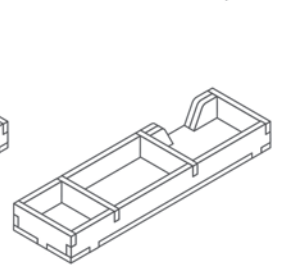

Finished tray