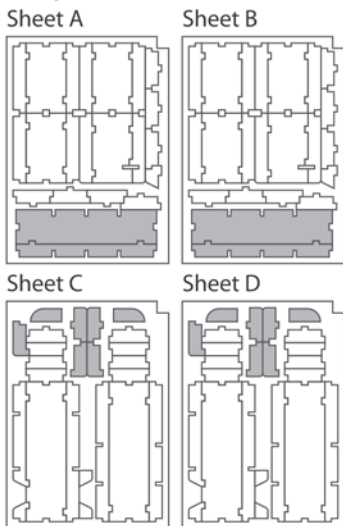

Each tray is doubled.

After assembly the trays are put in two layers in the original game box.

Ordinary PVA glue is required when assembling each tray, for extra strength.

Please make sure you dry-assemble each tray correctly before gluing it together.

Please check www.foldedspace.net for general assembly tips.

Tray 1a, 1b, 1c, 1d, 1e & 1f (the trays are identical)

Tray 2a & 2b (the trays are identical)

Tip: Keep the instructions in the bottom of your board game box as a reminder of how the insert fits together.

Tray 3a & 3b (the trays are identical)

Step 1

Step 2

Finished tray

Tray 4a & 4b (the trays are identical)

Step 1

Step 2

Step 3

Finished tray

Tray 5a & 5b (the trays are identical)

Step 1

Step 2

Step 3

Finished tray

Please check www.foldedspace.net
for photos of this insert in use.

FS-MPO