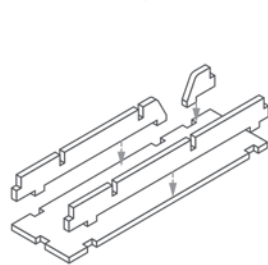

Each tray is doubled.

After assembly the trays are put in two layers in the original game box.

Ordinary PVA glue is required when assembling each tray, for extra strength.

Please make sure you dry-assemble each tray correctly before gluing it together.

Please check www.foldedspace.net for general assembly tips.

Tray 1a, 1b, 1c, 1d, 1e & 1f (the trays are identical)

Tray 2a & 2b (the trays are identical)

Tip: Keep the instructions in the bottom of your board game box as a reminder of how the insert fits together.

Tray 3a & 3b (the trays are identical)

Step 1

Step 2

Finished tray

Tray 4a & 4b (the trays are identical)

Step 1

Step 2

Step 3

Tray legend:

- Tray 1a - player pieces
- Tray 1b - player pieces
- Tray 1c - player pieces
- Tray 1d - player pieces
- Tray 1e - player pieces
- Tray 1f - agents
- Tray 2a - cards
- Tray 2b - cards
- Tray 3a - camels, silk, gold
- Tray 3b - money, gift markers, pepper
- Tray 4a - character tiles, city bonus tiles, dice
- Tray 4b - character tiles, outpost tiles, dice
- Tray 5a - contracts
- Tray 5b - contracts