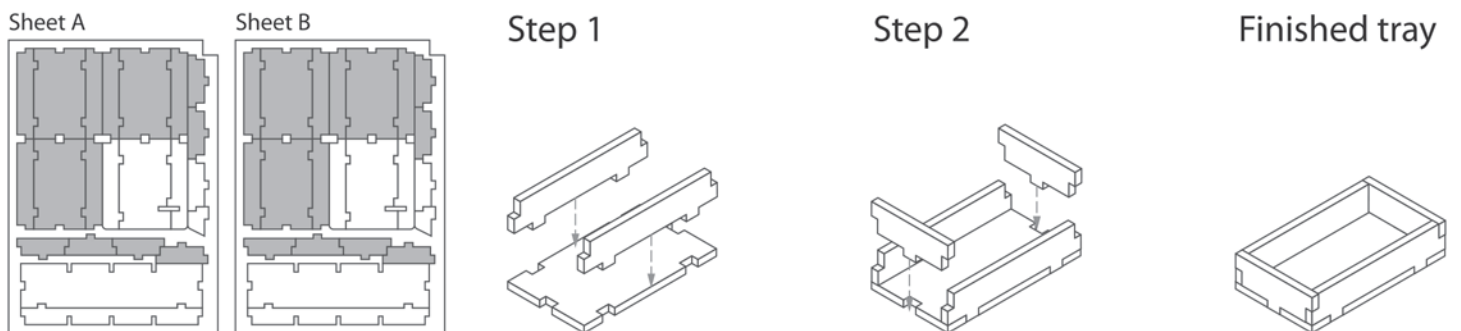

Each tray is doubled.

After assembly the trays are put in two layers in the original game box.

Ordinary PVA glue is required when assembling each tray, for extra strength.

Please make sure you dry-assemble each tray correctly before gluing it together.

Please check www.foldedspace.net for general assembly tips.

Tray 1a, 1b, 1c, 1d, 1e & 1f (the trays are identical)

Tray 2a & 2b (the trays are identical)

Tip: Keep the instructions in the bottom of your board game box as a reminder of how the insert fits together.

Tray 3a & 3b (the trays are identical)

Step 1

Step 2

Finished tray

Tray 4a & 4b (the trays are identical)

Step 1

Step 2

Step 3