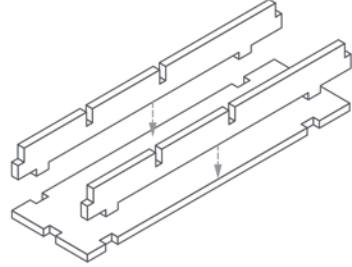

Each tray is doubled.

After assembly the trays are put in two layers in the original game box.

Ordinary PVA glue is required when assembling each tray, for extra strength.

Please make sure you dry-assemble each tray correctly before gluing it together.

Please check www.foldedspace.net for general assembly tips.

Tray 1a, 1b, 1c, 1d, 1e & 1f (the trays are identical)

Tray 2a & 2b (the trays are identical)

Tip: Keep the instructions in the bottom of your board game box as a reminder of how the insert fits together.

Tray 3a & 3b (the trays are identical)

Step 1

Step 2

Finished tray

Tray 4a & 4b (the trays are identical)

Step 1

Step 2

Step 3